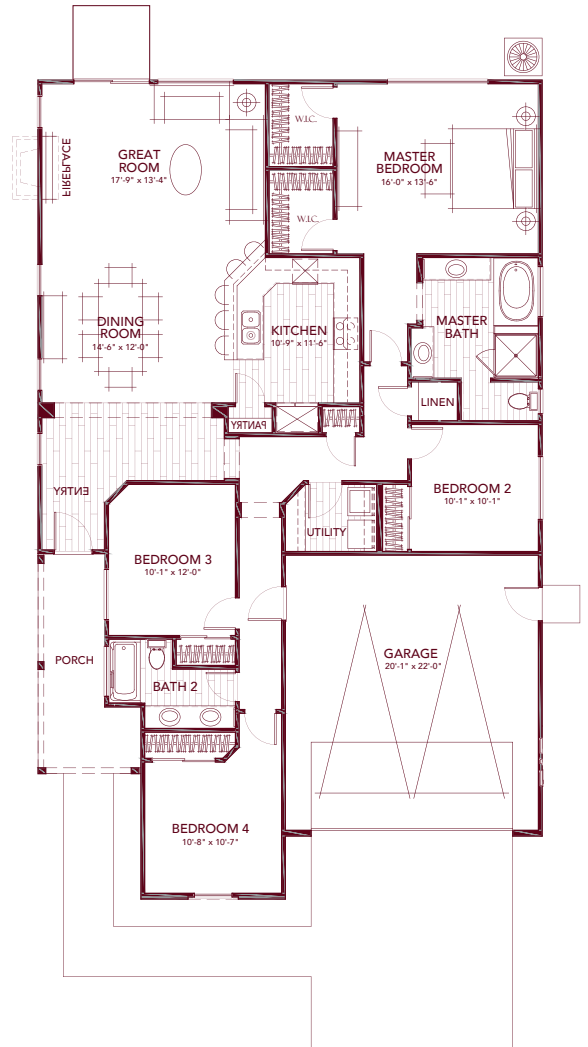

ZINFANDEL

4 BEDROOM | 2 BATH | 2 CAR GARAGE | 1,855 SQFT

FRENCH COUNTRY

FARMHOUSE

MISSION

SALES CONTACT: MICHAEL MARKS (916) 952.8518

BRE Broker #00978257