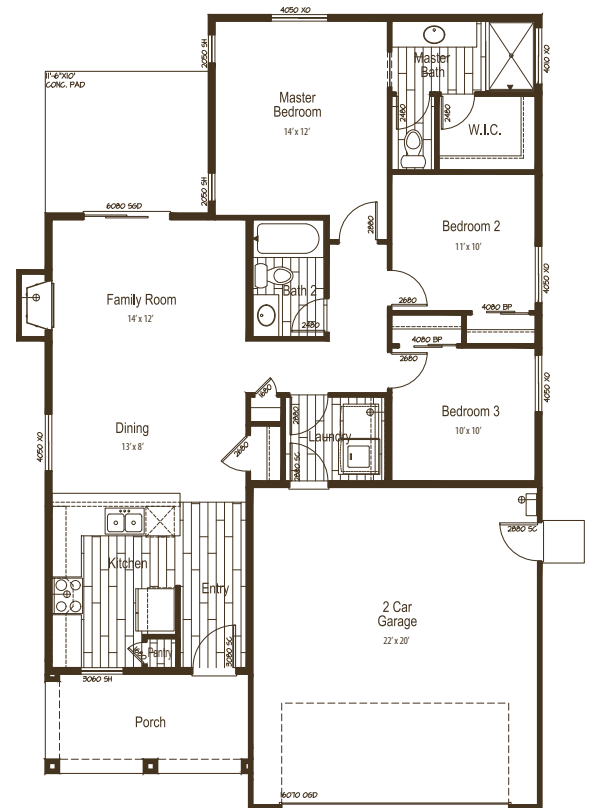

# TULIP

3 BEDROOM | 2 BATH | 2 CAR GARAGE | 1,198 SQFT

ENGLISH COUNTRY

MILL VALLEY RANCH

SPANISH

WILDFLOWER VILLAGE, CALIFORNIA

**SALES CONTACT: MICHAEL MARKS (916) 952.8518**

BRE Broker #00978257