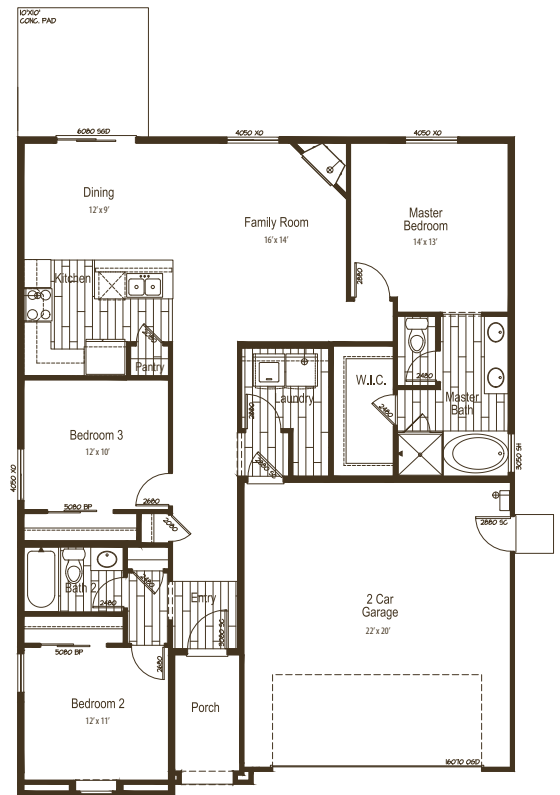

VIOLET

3 BEDROOM | 2 BATH | 2 CAR GARAGE | 1,364 SQFT

ENGLISH COUNTRY

MILL VALLEY RANCH

SPANISH

WILDFLOWER VINE, CALIFORNIA

SALES CONTACT: MICHAEL MARKS (916) 952.8518

BRE Broker #00978257